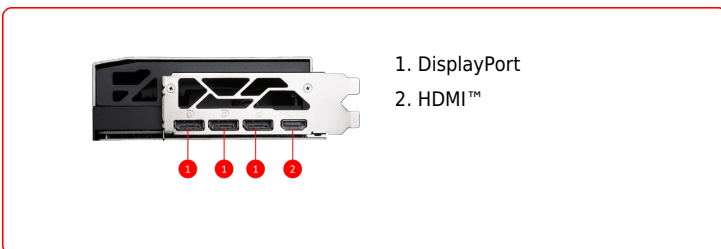

CONNECTIONS

FEATURES

- SUPERIOR HYBRID COOLING**
 SUPRIM LIQUID's innovative Hybrid design uses both air cooling with STORMFORCE Fan and liquid cooling to effectively manage heat from the GPU and VRAM.
- Advanced Performance Pump**
 A premium design for optimal flow, delivering automotive-grade coolant to ensure the SUPRIM LIQUID stays cool and performs efficiently.
- 360 mm Aluminum Radiator**
 The 360 mm aluminum radiator ensures efficient cooling, while the STORMFORCE fans enhance airflow and simplifies cable management for a tidy installation.
- STORMFORCE FAN**
 Seven fan blades, claw texturing, and a circular arc are designed for optimal airflow with minimal noise.
- Micro-Fin Copper Base**
 A copper base with fine micro-fins immersed in the liquid stream effectively transfers heat away from the VRAM and GPU.
- Durable Tubing with Scratch-proof Cover**
 Braided PVC tubes resist permeation and stay flexible, while the scratch-proof cover enhances durability during SUPRIM LIQUID installation.
- Metal Backplate**
 A reinforcing metal backplate with airflow vents and thermal pads enhances cooling.
- MSI Center**
 The exclusive MSI Center software lets you monitor, tweak and optimize MSI products in real-time.