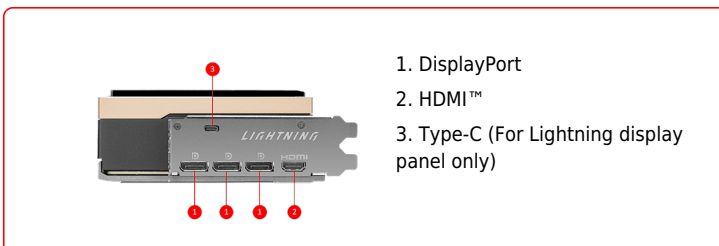

SPECIFICATIONS

Marketing Name	GeForce RTX™ 5090 32G LIGHTNING Z
Memory	32GB GDDR7
Motor de gráficos	NVIDIA® GeForce RTX™ 5090
Norma Bus	PCI Express® Gen 5x 16
Interfaz de Memoria	512bit
Velocidad clock núcleo (MHz)	Extreme Performance: 2775 MHz (MSI Center) Boost: 2730 MHz
Velocidad clock memoria (MHz)	28 Gbps
Máximo de pantallas	4
Tecnología G-SYNC™	Y
Salida	USB Type-C x 1 (Dedicated for Lightning display panel only), DisplayPort x 3 (2.1b), HDMI™ x 1 (As specified in HDMI™ 2.1b: up to 4K 480Hz or 8K 120Hz with DSC, Gaming VRR, HDR)
Soporte HDCP	Y
Consumo (W)	OC:800 W EXtreme:1000W
Alimentación recomendada (W)	1600W
Resolución máxima digital	7680 x 4320
Conectores de alimentación	16-pin x 2 (1-to-3 dongle not supported.)
Soporte DirectX Versión	12 Ultimate
Soporte OpenGL Versión	4.6
Dimensiones (mm)	Card: 260 x 151 x 61 mm Radiator: 394 x 120 x 56 mm

CONNECTIONS

FEATURES

CUSTOM PCB FOR EXTREME OVERCLOCKING

Engineered for extreme 3oz copper layer and premium components to deliver exceptional stability, and sustained peak performance.

FORGED IN CARBON FIBER — REINFORCED. LIGHT. BEAUTIFUL.

Rigid carbon fiber and Lightning Pattern detailing deliver technical elegance.

FULL-COVER COLDPLATE FOR MAXIMUM COOLING

Precision-engineered waterways cover the GPU, VRAM, and MOSFETs, ensuring uncompromised thermal performance.

HYBRID-FIN RADIATOR FOR OPTIMIZED AIRFLOW

A uniquely engineered fin structure alternates between dense and sparse sections, creating distinct hot and cold zones that enhance heat exchange.

NEXT-GENERATION ADVANCED PUMP