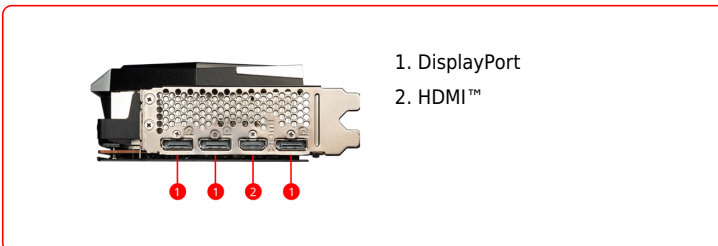

SPECIFICATIONS

Stream Processors	2560 Units
Memory	12GB GDDR6
Motor de gráficos	AMD Radeon™ RX 6750 XT
Norma Bus	PCI Express® Gen 4
Interfaz de Memoria	192-bit
Velocidad clock núcleo (MHz)	Boost: Up to 2623 MHz / Game: Up to 2554 MHz
Velocidad clock memoria (MHz)	18 Gbps
Máximo de pantallas	4
FreeSync™ Technology	Y
Consumo (W)	250 W
Soporte HDCP	Y
Salida	DisplayPort x 3 (v1.4a) HDMI™ x 1 (Supports 4K@120Hz/8K@60Hz and VRR as specified in HDMI™ 2.1)
Virtual Reality Ready	Y
Resolución máxima digital	7680x4320
Alimentación recomendada (W)	650 W or greater
Conectores de alimentación	8-pin x 2
Soporte DirectX Versión	12 Ultimate
Soporte OpenGL Versión	4.6
Dimensiones (mm)	327 x 137 x 56 mm

CONNECTIONS

FEATURES

- TRI FROZR 2**
 TRI FROZR 2 offers the perfect balance between cool temperatures and quiet fans during endless gaming sessions.
- TORX FAN 4.0**
 A masterpiece of teamwork, fan blades work in pairs to create unprecedented levels of focused air pressure.
- Airflow Control**
 Don't sweat it, Airflow Control guides the air to exactly where it needs to be for maximum cooling.
- Core Pipe**
 Precision-machined heat pipes ensure max contact to the GPU and spread heat along the full length of the heatsink.
- Zero Frozr**
 The fans completely stop when temperatures are relatively low, eliminating all noise.
- Metal Backplate**
 Thermal pads under the sturdy metal backplate provide additional cooling while the flow-through ventilation reduces trapped heat.
- MSI Center**
 The exclusive MSI Center software lets you monitor, tweak and optimize MSI products in real-time.
- Mystic Light**
 Mystic Light gives you complete control of the RGB lighting for MSI devices and compatible RGB products.