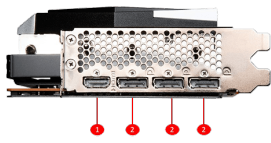

Salida	DisplayPort x 3 (up to v2.1) HDMI™ x 1 (Supports 4K@120Hz/8K@60Hz and VRR as specified in HDMI™ 2.1)
Alimentación recomendada (W)	750 W
Resolución máxima digital	7680x4320
Conectores de alimentación	8-pin x 3
Soporte DirectX Versión	12 Ultimate
Soporte OpenGL Versión	4.6
Dimensiones (mm)	325 x 141 x 56 mm

CONNECTIONS

1. DisplayPort
2. HDMI™