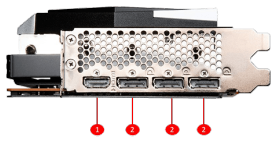

Consumo (W)	355 W
Resolución máxima digital	7680x4320
Alimentación recomendada (W)	800W
Conectores de alimentación	8-pin x 3
Soporte DirectX Versión	12 Ultimate
Soporte OpenGL Versión	4.6
Dimensiones (mm)	325 x 141 x 56 mm

CONNECTIONS

1. DisplayPort
2. HDMI™