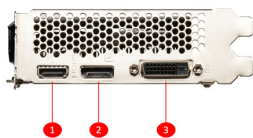

CONNECTIONS

1. HDMI™
2. DisplayPort
3. DVI-D

FEATURES

MSI Afterburner

The ultimate overclocking software with advanced control options and real-time hardware monitor.

OC PERFORMANCE

MSI OC graphics cards are equipped with higher clock speeds out of the box for increased performance.

SMALL FORM FACTOR

MSI AERO ITX cards offer the power of a full size graphics card in an incredibly small package.

PERFECT IN ANY CASE

Thanks to a small form factor, MSI AERO ITX cards will fit into virtually any case.

NVIDIA® G-SYNC®

Gives you more of what you want in a gaming experience. Incredibly smooth, tear-free gameplay at refresh rates up to 240 Hz.