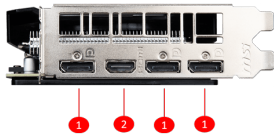

SPECIFICATIONS

Core Clocks	Boost: 1680 MHz
Núcleos	2176 Units
Memoria	12GB GDDR6
Output	DisplayPort x 3 (v1.4a) HDMI™ x 1(Supports 4K@60Hz as specified in HDMI™ 2.0b)
Motor de gráficos	NVIDIA® GeForce RTX™ 2060
Máximo de pantallas	4
Tecnología G-SYNC™	Y
Adaptive Vertical Sync	Y
Apto para Realidad Virtual	Y
Resolución máxima digital	7680 x 4320
Alimentación recomendada (W)	500 W
Conectores de alimentación	8-pin x 1
Soporte OpenGL Versión	4.6
Dimensiones (mm)	231 x 128 x 42 mm

CONNECTIONS

1. DisplayPort
2. HDMI™

FEATURES

MSI Afterburner

The ultimate overclocking software with advanced control options and real-time hardware monitor.

OC PERFORMANCE

MSI OC graphics cards are equipped with higher clock speeds out of the box for increased performance.

DUAL FAN THERMAL DESIGN

Dual fans covers more area of heatsink to take heat away more efficiently.

VR Ready

Certified to provide the performance required for a smooth experience in your VR adventures.

TORX FAN 2.0