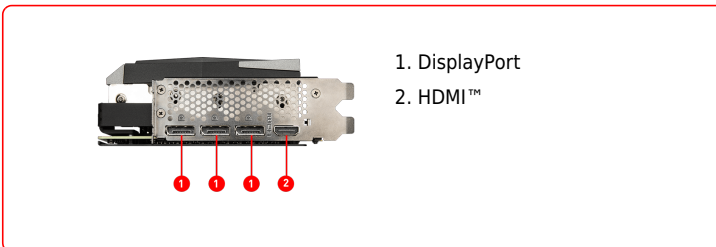

CONNECTIONS

FEATURES

TRI FROZR 2

TRI FROZR 2 offers the perfect balance between cool temperatures and quiet fans during endless gaming sessions.

TORX FAN 4.0

A masterpiece of teamwork, fan blades work in pairs to create unprecedented levels of focused air pressure.

Airflow Control

Don't sweat it, Airflow Control guides the air to exactly where it needs to be for maximum cooling.

Core Pipe

Precision-machined heat pipes ensure max contact to the GPU and spread heat along the full length of the heatsink.

Custom PCB

The custom PCB has been engineered with hardened circuits and optimized trace routing for performance and reliability.

Metal Backplate

Thermal pads under the sturdy metal backplate provide additional cooling while the flow-through ventilation reduces trapped heat.

MSI Center

The exclusive MSI Center software lets you monitor, tweak and optimize MSI products in real-time.

Mystic Light

Mystic Light gives you complete control of the RGB lighting for MSI devices and compatible RGB products.