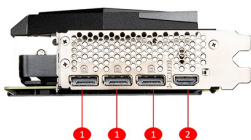

SPECIFICATIONS

Núcleos	8704 Unidades
Memoria	10GB GDDR6X
Norma Bus	PCI Express® Gen 4
Interfaz de Memoria	320-bit
Velocidad de clock de memoria (MHz)	19 Gbps
Máximo de pantallas	4
Tecnología G-SYNC™	Sí
Adaptive Vertical Sync	Sí
Consumo (W)	370 W
Soporte HDCP	Sí
Apto para Realidad Virtual	Sí
Resolución máxima digital	7680x4320
Alimentación recomendada (W)	750 W
Conectores de alimentación	8-pin x 3
Soporte DirectX Versión	12 API
Soporte OpenGL Versión	4.6
Dimensiones (mm)	323 x 140 x 56mm
Peso	1537 g / 2342 g

CONNECTIONS

1. DisplayPort
2. HDMI™

FEATURES

TRI FROZR 2

TRI FROZR 2 offers the perfect balance between cool temperatures and quiet fans during endless gaming sessions.

TORX FAN 4.0

A masterpiece of teamwork, fan blades work in pairs to create unprecedented levels of focused air pressure.

Airflow Control

Don't sweat it, Airflow Control guides the air to exactly where it needs to be for maximum cooling.

Core Pipe

Precision-machined heat pipes ensure max contact and spread heat along the full length of the heatsink.

Metal Backplate

Thermal pads under the sturdy metal backplate provide additional cooling while the flow-through ventilation reduces trapped heat.

Zero Frozr

The fans completely stop when temperatures are relatively low, eliminating all noise.