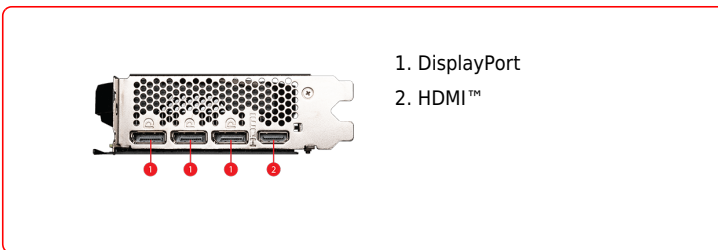

CONNECTIONS

FEATURES

- Dual Fan**
Two fans and a huge heatsink ensure a cool and quiet experience for you.
- TORX FAN 4.0**
A masterpiece of teamwork, fan blades work in pairs to create unprecedented levels of focused air pressure.
- Metal Backplate**
Thermal pads under the sturdy metal backplate provide additional cooling while the flow-through ventilation reduces trapped heat.
- Zero Frozr**
The fans completely stop when temperatures are relatively low, eliminating all noise.
- MSI Center**
The exclusive MSI Center software lets you monitor, tweak and optimize MSI products in real-time.
- Afterburner**
Take full control with the most recognized and widely used graphics card overlocking software in the world.