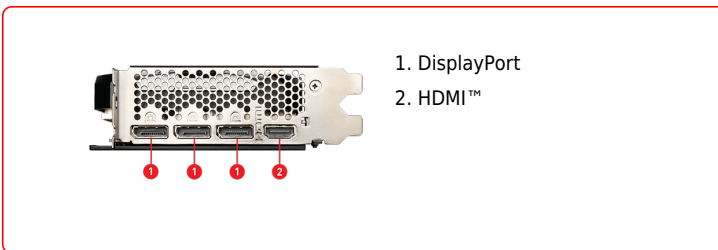

CONNECTIONS

FEATURES

Triple Fan

Three fans and a huge heatsink ensure a cool and quiet experience for you.

TORX FAN 4.0

A masterpiece of teamwork, fan blades work in pairs to create unprecedented levels of focused air pressure.

Copper Baseplate

A solid nickel-plated copper baseplate transfers heat from the GPU to all heat pipes for better cooling.

Core Pipe

Precision-machined heat pipes ensure max contact to the GPU and spread heat along the full length of the heatsink.

Airflow Control

Don't sweat it, Airflow Control guides the air to exactly where it needs to be for maximum cooling.

Reinforcing Backplate

The reinforcing backplate features a flow-through design that provides additional ventilation.

MSI Center

The exclusive MSI Center software lets you monitor, tweak and optimize MSI products in real-time.

Afterburner

Take full control with the most recognized and widely used graphics card overlocking software in the world.