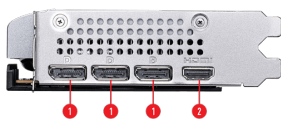

SPECIFICATIONS

Marketing Name	GeForce RTX™ 5060 8G VENTUS 2X OC
Core Clocks	Extreme Performance: 2535 MHz (MSI Center) Boost: 2527 MHz
Núcleos	3840 Units
Memoria	8GB GDDR7
Output	DisplayPort x 3 (v2.1b) HDMI™ x 1 (As specified in HDMI™ 2.1b: up to 4K 480Hz or 8K 120Hz with DSC, Gaming VRR, HDR)
Motor de gráficos	NVIDIA® GeForce RTX™ 5060
Máximo de pantallas	4
Tecnología G-SYNC™	Y
Alimentación recomendada (W)	550 W
Resolución máxima digital	7680 x 4320
Conectores de alimentación	8-pin x1
Soporte OpenGL Versión	4.6
Dimensiones (mm)	197 x 120 x 41 mm

CONNECTIONS

1. DisplayPort
2. HDMI™

FEATURES

Dual Fan

Two fans and a huge heatsink ensure a cool and quiet experience for you.

TORX FAN 5.0

Fan blades linked by ring arcs and a fan cowl work together to stabilize and maintain high-pressure airflow.

Reinforcing Backplate

The reinforcing backplate features a flow-through design that provides additional ventilation.

Zero Frozr

The fans completely stop when temperatures are relatively low, eliminating all noise.