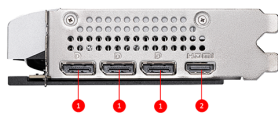

SPECIFICATIONS

Marketing Name	GeForce RTX™ 5060 Ti 8G VENTUS 2X PLUS
Core Clocks	Extreme Performance: 2587 MHz (MSI Center) Boost: 2572 MHz
Núcleos	4608 Units
Memoria	8GB GDDR7
Output	DisplayPort x 3 (v2.1b) HDMI™ x 1 (As specified in HDMI™ 2.1b: up to 4K 480Hz or 8K 120Hz with DSC, Gaming VRR, HDR)
Motor de gráficos	NVIDIA® GeForce RTX™ 5060 Ti
Máximo de pantallas	4
Tecnología G-SYNC™	Y
Alimentación recomendada (W)	600 W
Resolución máxima digital	7680 x 4320
Conectores de alimentación	8-pin x1
Soporte OpenGL Versión	4.6
Dimensiones (mm)	227 x 126 x 41 mm

CONNECTIONS

1. DisplayPort
2. HDMI™

FEATURES

Dual Fan

Two fans and a huge heatsink ensure a cool and quiet experience for you.

STORMFORCE FAN

Seven fan blades, claw texturing, and a circular arc are designed for optimal airflow with minimal noise.

Reinforcing Backplate

The reinforcing backplate features a flow-through design that provides additional ventilation.

Zero Frozr

The fans completely stop when temperatures are relatively low, eliminating all noise.