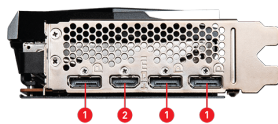

SPECIFICATIONS

Núcleos	2048 Units
Memoria	8GB GDDR6
Norma Bus	PCI Express® Gen 4
Interfaz de Memoria	128-bit
Velocidad de clock de memoria (MHz)	16 Gbps
Máximo de pantallas	4
Tecnología Multi-GPU	Y
Soporte HDCP	Y
Consumo (W)	160 W
Resolución máxima digital	7680 x 4320
Apto para Realidad Virtual	Y
Alimentación recomendada (W)	500 W or greater
Conectores de alimentación	8-pin x 1
Soporte DirectX Versión	12 API
Soporte OpenGL Versión	4.6
Dimensiones (mm)	277 x 130 x 51 mm
Peso	886 g / 1473 g

CONNECTIONS

1. DisplayPort
2. HDMI™

FEATURES

TORX FAN 4.0

A masterpiece of teamwork, fan blades work in pairs to create unprecedented levels of focused air pressure.

TWIN FROZR 8

TWIN FROZR 8 offers the perfect balance between cool temperatures and quiet fans during endless gaming sessions.

Core Pipe

Precision-machined heat pipes ensure max contact and spread heat along the full length of the heatsink.

Airflow Control

Don't sweat it, Airflow Control guides the air to exactly where it needs to be for maximum cooling.

Aluminum Backplate

Thermal pads beneath the sturdy metal backplate provide additional cooling.

Zero Frozr

Zero Frozr is the calm before the storm, keeping fans still and maintaining silence until cooling is needed.