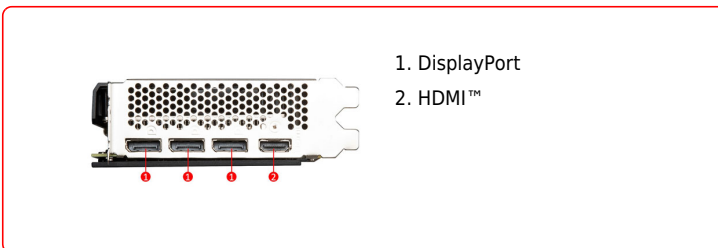

### SPECIFICATIONS

<b>Memory</b>	8GB GDDR6
<b>HDCP Support</b>	Y
<b>Graphics Engine</b>	NVIDIA® GeForce RTX™ 3060 Ti
<b>Bus Standard</b>	PCI Express® Gen 4
<b>Memory Interface</b>	256-bit
<b>Core Clock Speed(MHz)</b>	Boost:1665 MHz
<b>Memory Clock Speed(MHz)</b>	14 Gbps
<b>Maximum Displays</b>	4
<b>Power consumption (W)</b>	200 W
<b>Output</b>	DisplayPort x 3 (v1.4a) HDMI™ x 1 (Supports 4K@120Hz as specified in HDMI™ 2.1)
<b>Recommended Power Supply (W)</b>	600 W
<b>Virtual Reality Ready</b>	Y
<b>Digital Maximum Resolution</b>	7680 x 4320
<b>Power Connectors</b>	8-pin x 1
<b>DirectX Version Support</b>	12 API
<b>OpenGL Version Support</b>	4.6
<b>Card Dimension(mm)</b>	230 x 115 x 43 mm
<b>Weight</b>	584 g / 933 g

### CONNECTIONS