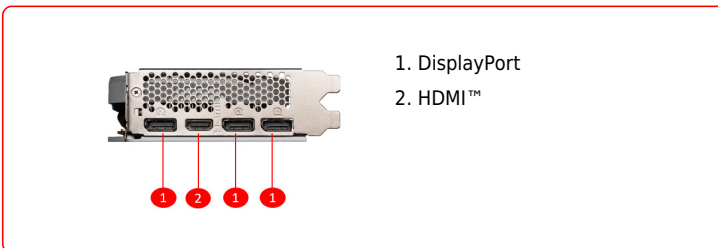

CONNECTIONS

1. DisplayPort
2. HDMI™