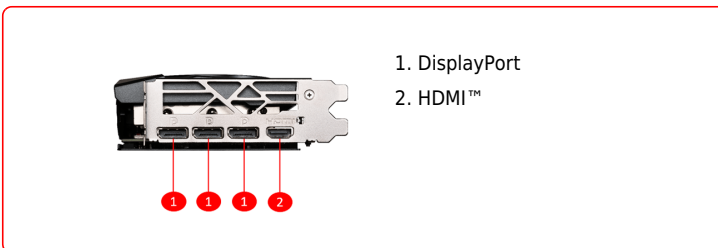

## SPECIFICATIONS

|                              |  |
|------------------------------|--|
| Memory                       | 12GB GDDR6X  |
| HDCP Support                 | Y  |
| Graphics Engine              | NVIDIA® GeForce RTX™ 4070  |
| Bus Standard                 | PCI Express® Gen 4   |
| Memory Interface             | 192-bit  |
| Core Clock Speed(MHz)        | Extreme Performance: 2625 MHz (MSI Center)<br>Boost: 2610 MHz  |
| Memory Clock Speed(MHz)      | 21 Gbps  |
| Maximum Displays             | 4  |
| Power consumption (W)        | 215W   |
| Output                       | DisplayPort x 3 (v1.4a) HDMI™ x 1<br>(Supports 4K@120Hz HDR and 8K@60Hz HDR and Variable Refresh Rate (VRR) as specified in HDMI 2.1a) |
| Digital Maximum Resolution   | 7680 x 4320  |
| Recommended Power Supply (W) | 650W   |
| Power Connectors             | 16-pin x 1   |
| DirectX Version Support      | 12 Ultimate  |
| OpenGL Version Support       | 4.6  |
| Mic-in/Headphone-out         | 1/1  |
| Card Dimension(mm)           | 307 x 125 x 46 mm  |
| Weight                       | 988 g / 1750 g   |

## CONNECTIONS