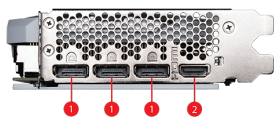

## SPECIFICATIONS

<b>Memory</b>	12GB GDDR6X
<b>HDCP Support</b>	Y
<b>Graphics Engine</b>	NVIDIA® GeForce RTX™ 4070 SUPER
<b>Bus Standard</b>	PCI Express® Gen 4
<b>Memory Interface</b>	192-bit
<b>Core Clock Speed(MHz)</b>	Extreme Performance: 2490 MHz (MSI Center) Boost: 2475 MHz
<b>Memory Clock Speed(MHz)</b>	21 Gbps
<b>Maximum Displays</b>	4
<b>Power consumption (W)</b>	220 W
<b>Output</b>	DisplayPort x 3 (v1.4a) HDMI™ x 1 (Supports 4K@120Hz HDR, 8K@60Hz HDR, and Variable Refresh Rate as specified in HDMI™ 2.1a)
<b>Recommended Power Supply (W)</b>	650 W
<b>Digital Maximum Resolution</b>	7680 x 4320
<b>Power Connectors</b>	16-pin x 1
<b>DirectX Version Support</b>	12 Ultimate
<b>OpenGL Version Support</b>	4.6
<b>Card Dimension(mm)</b>	242 x 125 x 43 mm
<b>Mic-in/Headphone-out</b>	1/1
<b>Weight</b>	680 g / 998 g

## CONNECTIONS

1. DisplayPort
2. HDMI™