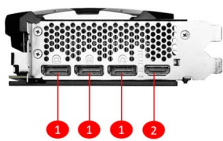

SPECIFICATIONS

Memory	12GB GDDR6X
HDCP Support	Y
Graphics Engine	NVIDIA® GeForce RTX™ 4070 Ti
Bus Standard	PCI Express® Gen 4
Memory Interface	192-bit
Core Clock Speed(MHz)	Extreme Performance: 2625 MHz (MSI Center) Boost: 2610 MHz
Memory Clock Speed(MHz)	21 Gbps
Maximum Displays	4
Power consumption (W)	285 W
Output	DisplayPort x 3 (v1.4a) HDMI™ x 1 (Supports 4K@120Hz HDR, 8K@60Hz HDR, and Variable Refresh Rate as specified in HDMI™ 2.1a)
Recommended Power Supply (W)	700 W
Digital Maximum Resolution	7680 x 4320
Power Connectors	16-pin x 1
DirectX Version Support	12 Ultimate
OpenGL Version Support	4.6
Mic-in/Headphone-out	1/1
Card Dimension(mm)	242 x 125 x 51 mm
Weight	869g / 1220g

CONNECTIONS

1. DisplayPort
2. HDMI™

FEATURES

Dual Fan

Two fans and a huge heatsink ensure a cool and quiet experience for you.

TORX FAN 4.0

A masterpiece of teamwork, fan blades work in pairs to create unprecedented levels of focused air pressure.

Copper Baseplate

A solid nickel-plated copper baseplate transfers heat from the GPU to all heat pipes for better cooling.

Core Pipe

Precision-machined heat pipes ensure max contact to the GPU and spread heat along the full length of the heatsink.

Reinforcing Backplate

The reinforcing backplate features a flow-through design that provides additional ventilation.

Zero Frozr

The fans completely stop when temperatures are relatively low, eliminating all noise.