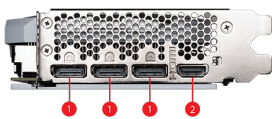

## CONNECTIONS

1. DisplayPort
2. HDMI™

### Core Pipe

Precision-machined heat pipes ensure max contact to the GPU and spread heat along the full length of the heatsink.