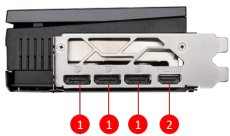

SPECIFICATIONS

Marketing Name	GeForce RTX™ 5070 12G VANGUARD SOC
Memory	12GB GDDR7
HDCP Support	Y
Graphics Engine	NVIDIA® GeForce RTX™ 5070
Bus Standard	PCI Express® Gen 5
Memory Interface	192-bit
Core Clock Speed(MHz)	Extreme Performance: 2655 MHz (MSI Center) Boost: 2640 MHz
Memory Clock Speed(MHz)	28 Gbps
Maximum Displays	4
Output	DisplayPort x 3 (v2.1b) HDMI™ x 1 (As specified in HDMI™ 2.1b: up to 4K 480Hz or 8K 120Hz with DSC, Gaming VRR, HDR)
Power consumption (W)	250W
Recommended Power Supply (W)	650W
Digital Maximum Resolution	7680 x 4320
Power Connectors	16-pin x 1 (ATX 3.1 PSU recommended)
DirectX Version Support	12 Ultimate
OpenGL Version Support	4.6
Mic-in/Headphone-out	1/1
Card Dimension(mm)	337 x 140 x 61 mm
Weight	1503 g / 2296 g

CONNECTIONS

1. DisplayPort
2. HDMI™

FEATURES

HYPER FROZR THERMAL DESIGN

An apex evolution of advanced thermal design that delivers unparalleled cooling and quiet operation.

STORMFORCE FAN

Seven fan blades, claw texturing, and a circular arc are designed for optimal airflow with minimal noise.

Advanced Vapor Chamber

Built-in Vapor Chamber swiftly transfers heat from the GPU and VRAM to the core pipe for optimal dissipation.

Core Pipes

Core Pipes feature a square design to maximize contact with the GPU baseplate for optimal thermal management.

Wave Curved 4.0

Precision-engineered wave edges with a high-low fin design enhance airflow and reduce turbulence.

Metal Backplate

A reinforcing metal backplate with airflow vents and thermal pads enhances cooling.