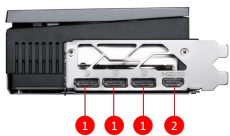

CONNECTIONS

1. DisplayPort
2. HDMI™

FEATURES

HYPER FROZR THERMAL DESIGN

An apex evolution of advanced thermal design that delivers unparalleled cooling and quiet operation.

STORMFORCE FAN

Seven fan blades, claw texturing, and a circular arc are designed for optimal airflow with minimal noise.

Advanced Vapor Chamber

Built-in Vapor Chamber swiftly transfers heat from the GPU and VRAM to the core pipe for optimal dissipation.

Core Pipes

Core Pipes feature a square design to maximize contact with the GPU baseplate for optimal thermal management.

Filled Fins

Updated heat pipe pathing has allowed more space for additional heatsink fins.

Wave Curved 4.0

Precision-engineered wave edges with a high-low fin design enhance airflow and reduce turbulence.

Air Antegrade Fin 2.0

The fins feature a V-shaped cutout and a high-low design at the airflow passthrough to optimize flow efficiency.

Metal Backplate

A reinforcing metal backplate with airflow vents and thermal pads enhances cooling.