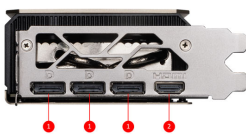

CONNECTIONS

1. DisplayPort
2. HDMI™

FEATURES

Triple Fan

Three fans and a huge heatsink ensure a cool and quiet experience for you.

STORMFORCE FAN

Seven fan blades, claw texturing, and a circular arc are designed for optimal airflow with minimal noise.

Nickel-plated Copper Baseplate

Heat from the GPU and memory is swiftly captured by a nickel-plated copper baseplate and transferred.

Core Pipes

Core Pipes feature a square design to maximize contact with the GPU baseplate for optimal thermal management.

Metal Backplate

A sturdy metal backplate strengthens the graphics card while the airflow vent design reduces excess heat.

Zero Frozr

The fans completely stop when temperatures are relatively low, eliminating all noise.

Air Antegrade Fin

Fins with a V-shaped cutout are located at the airflow passthrough to improve flow efficiency.

Wave Curved 3.0

Additional efficiency is gained by adjusting the size of the wave edges under the fan motor and other spots where there is less airflow.