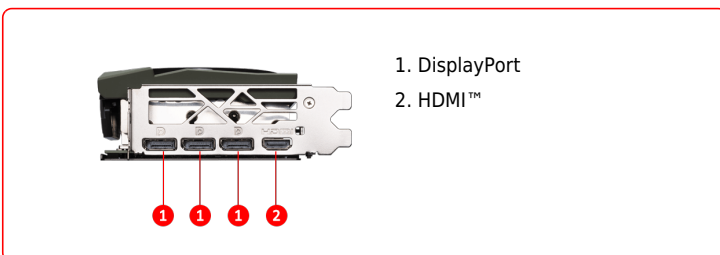

SPECIFICATIONS

Model Name	GeForce RTX™ 4070 Ti SUPER 16G GAMING SLIM STALKER 2 EDITION
Cores	8448 Units
Memory	16GB GDDR6X
Power connectors	16-pin x 1
Graphics Processing Unit	NVIDIA® GeForce RTX™ 4070 Ti SUPER
Interface	PCI Express® Gen 4
Memory Bus	256-bit
Boost / Base Core Clock	Extreme Performance: 2625 MHz (MSI Center) Boost: 2610 MHz
Memory Clock Speed	21 Gbps
Maximum Displays	4
G-SYNC™ technology	Y
Output	DisplayPort x 3 (v1.4a) HDMI™ x 1 (Supports 4K@120Hz HDR and 8K@60Hz HDR and Variable Refresh Rate (VRR) as specified in HDMI 2.1a)
HDCP Support	Y
Power consumption	285 W
Digital Maximum Resolution	7680 x 4320
Recommended PSU	700 W
DirectX Version Support	12 Ultimate
OpenGL Version Support	4.6
Card Dimension(mm)	307 x 125 x 51 mm
Weight (Card / Package)	1094 g / 1676 g

CONNECTIONS

FEATURES

- TRI FROZR 3**
 Stay cool and quiet. MSI's TRI FROZR 3 thermal design enhances heat dissipation all around the graphics card.
- TORX FAN 5.0**
 Fan blades linked by ring arcs and a fan cowl work together to stabilize and maintain high-pressure airflow.
- Airflow Control**
 Sections of different heatsink fins disrupt unwanted airflow harmonics and reduce noise.
- Copper Baseplate**
 A solid nickel-plated copper baseplate transfers heat from the GPU to all heat pipes for better cooling.
- Core Pipe**
 Precision-machined heat pipes ensure max contact and spread heat along the full length of the heatsink.
- Metal Backplate**
 A sturdy backplate helps to strengthen the graphics card while a flow-through design reduces trapped heat.
- Zero Frozr**
 The fans completely stop when temperatures are relatively low, eliminating all noise.
- MSI Center**
 The exclusive MSI Center software lets you monitor, tweak and optimize MSI products in real-time.