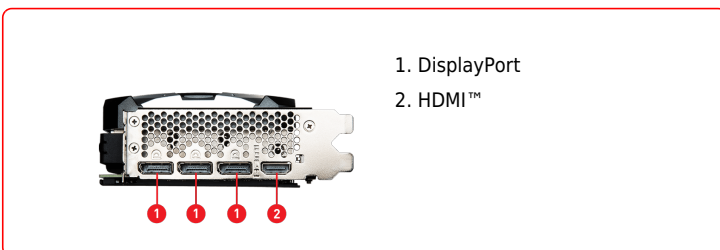

SPECIFICATIONS

Model Name	GeForce RTX™ 4070 Ti VENTUS 3X 12G OC
Cores	7680 Units
Memory	12GB GDDR6X
Power connectors	16pin x 1
Graphics Processing Unit	NVIDIA® GeForce RTX™ 4070 Ti
Interface	PCI Express® Gen 4
Memory Bus	192-bit
Boost / Base Core Clock	Extreme Performance: 2655 MHz (MSI Center) Boost: 2640 MHz
Memory Clock Speed	21 Gbps
Maximum Displays	4
G-SYNC™ technology	Y
HDCP Support	Y
Power consumption	285W
Output	DisplayPort x 3 (v1.4a) HDMI™ x 1 (Supports 4K@120Hz HDR, 8K@60Hz HDR, and Variable Refresh Rate as specified in HDMI™ 2.1a)
Recommended PSU	700W
Digital Maximum Resolution	7680 x 4320
DirectX Version Support	12 Ultimate
OpenGL Version Support	4.6
Card Dimension(mm)	308 x 123 x 52 mm
Weight (Card / Package)	1150g / 1722g

CONNECTIONS

FEATURES

- Triple Fan**
 Three fans and a huge heatsink ensure a cool and quiet experience for you.
- TORX FAN 4.0**
 A masterpiece of teamwork, fan blades work in pairs to create unprecedented levels of focused air pressure.
- Core Pipe**
 Precision-machined heat pipes ensure max contact and spread heat along the full length of the heatsink.
- Airflow Control**
 Don't sweat it, Airflow Control guides the air to exactly where it needs to be for maximum cooling.
- Metal Backplate**
 Thermal pads under the sturdy metal backplate provide additional cooling while the flow-through ventilation reduces trapped heat.
- MSI Center**
 The exclusive MSI Center software lets you monitor, tweak and optimize MSI products in real-time.