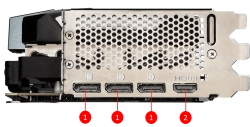

SPECIFICATIONS

Model Name	GeForce RTX™ 4080 16GB VENTUS 3X
Cores	9728 Units
Memory	16GB GDDR6X
Power connectors	16pin x 1
Graphics Processing Unit	NVIDIA® GeForce RTX™ 4080 16GB
Interface	PCI Express® Gen 4
Memory Bus	256-bit
Boost / Base Core Clock	TBD
Memory Clock Speed	22.4 Gbps
Maximum Displays	4
G-SYNC™ technology	Y
HDCP Support	Y
Power consumption	TBD
Output	DisplayPort x 3 (v1.4a) HDMI™ x 1 (Supports 4K@120Hz HDR, 8K@60Hz HDR, and Variable Refresh Rate as specified in HDMI™ 2.1a)
Recommended PSU	750W
Digital Maximum Resolution	7680 x 4320
DirectX Version Support	12 Ultimate
OpenGL Version Support	4.6
Card Dimension(mm)	322 x 136 x 63mm
Weight (Card / Package)	1595g / 2200g

CONNECTIONS

1. DisplayPort
2. HDMI™

FEATURES

Triple Fan

Three fans and a huge heatsink ensure a cool and quiet experience for you.

TORX FAN 4.0

A masterpiece of teamwork, fan blades work in pairs to create unprecedented levels of focused air pressure.

Core Pipe

Precision-machined heat pipes ensure max contact and spread heat along the full length of the heatsink.

Airflow Control

Don't sweat it, Airflow Control guides the air to exactly where it needs to be for maximum cooling.

Metal Backplate

Thermal pads under the sturdy metal backplate provide additional cooling while the flow-through ventilation reduces trapped heat.

Copper Baseplate

A solid nickel-plated copper baseplate transfers heat from the GPU to all heat pipes for better cooling.