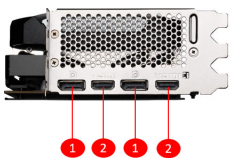

## SPECIFICATIONS

<b>Model Name</b>	GeForce RTX™ 4080 SUPER 16G VENTUS 3X OC
<b>Cores</b>	10240 Units
<b>Memory</b>	16GB GDDR6X
<b>Power connectors</b>	16-pin x1
<b>Graphics Processing Unit</b>	NVIDIA® GeForce RTX™ 4080 SUPER
<b>Interface</b>	PCI Express® Gen 4
<b>Memory Bus</b>	256-bit
<b>Boost / Base Core Clock</b>	Extreme Performance: 2595 MHz (MSI Center) Boost: 2580 MHz
<b>Memory Clock Speed</b>	23 Gbps
<b>Maximum Displays</b>	4
<b>G-SYNC™ technology</b>	Y
<b>Power consumption</b>	320 W
<b>HDCP Support</b>	Y
<b>Output</b>	DisplayPort x 2 (v1.4a) HDMI™ x 2 (Supports 4K@120Hz HDR, 8K@60Hz HDR, and Variable Refresh Rate as specified in HDMI™ 2.1a)
<b>Recommended PSU</b>	750 W
<b>Digital Maximum Resolution</b>	7680 x 4320
<b>DirectX Version Support</b>	12 Ultimate
<b>OpenGL Version Support</b>	4.6
<b>Card Dimension(mm)</b>	322 x 136 x 62 mm
<b>Weight (Card / Package)</b>	1543 g / 2147 g

## CONNECTIONS

1. DisplayPort
2. HDMI™

## FEATURES

- Triple Fan**  
 Three fans and a huge heatsink ensure a cool and quiet experience for you.
- TORX FAN 4.0**  
 A masterpiece of teamwork, fan blades work in pairs to create unprecedented levels of focused air pressure.
- Copper Baseplate**  
 A solid nickel-plated copper baseplate transfers heat from the GPU to all heat pipes for better cooling.
- Core Pipe**  
 Precision-machined heat pipes ensure max contact to the GPU and spread heat along the full length of the heatsink.
- Airflow Control**  
 Don't sweat it, Airflow Control guides the air to exactly where it needs to be for maximum cooling.
- Metal Backplate**  
 A sturdy backplate helps to strengthen the graphics card while a flow-through design reduces trapped heat.
- MSI Center**  
 The exclusive MSI Center software lets you monitor, tweak and optimize MSI products in real-time.
- Afterburner**  
 Take full control with the most recognized and widely used graphics card overlocking software in the world.