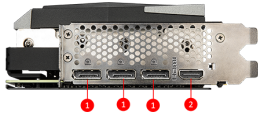

SPECIFICATIONS

G-SYNC® technology

Y

CONNECTIONS

1. DisplayPort
2. HDMI™

FEATURES

RGB Fan

Built-in RGB fans with striking lighting and vivid lighting effects.

Anti Bending

Solid build quality in key areas is strengthened with a rigid metal anti-bending strap.

Triple Fan

Three fans and a huge heatsink ensure a cool and quiet experience for you.

Afterburner

Take full control with the most recognized and widely used graphics card overclocking software in the world.