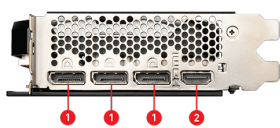

SPECIFICATIONS

Nazwa Modelu	GeForce RTX™ 4060 Ti VENTUS 3X E 8G OC
Pamięć	8GB GDDR6
Silnik graficzny	NVIDIA® GeForce RTX™ 4060 Ti
Standard magistrali	PCI Express® Gen 4 x16 (uses x8)
Interfejs pamięci	128-bit
Taktowanie rdzenia GPU (MHz)	Extreme Performance: 2580 MHz (MSI Center) Boost: 2565 MHz
Prędkość pamięci	18 Gbps
Maks. liczba wyświetlaczy	4
Pobór mocy (W)	160 W
Wyjścia	DisplayPort x 3 (v1.4a) HDMI™ x 1 (Supports 4K@120Hz HDR and 8K@60Hz HDR and Variable Refresh Rate (VRR) as specified in HDMI™ 2.1a)
Obsługa HDCP	Y
Zalecany zasilacz (W)	550 W
Maks. rozdzielczość cyfrowa	7680 x 4320
Złącza zasilania	8-pin x 1
Obsługa DirectX (wersja)	12 Ultimate
Obsługa OpenGL (wersja)	4.6
Wymiary karty (mm)	308 x 120 x 43 mm
Waga	728 g / 1080 g

CONNECTIONS

1. DisplayPort
2. HDMI™

FEATURES

Triple Fan

Three fans and a huge heatsink ensure a cool and quiet experience for you.

TORX FAN 4.0

A masterpiece of teamwork, fan blades work in pairs to create unprecedented levels of focused air pressure.

Copper Baseplate

A solid nickel-plated copper baseplate transfers heat from the GPU to all heat pipes for better cooling.

Core Pipe

Precision-machined heat pipes ensure max contact to the GPU and spread heat along the full length of the heatsink.

Airflow Control

Don't sweat it, Airflow Control guides the air to exactly where it needs to be for maximum cooling.

Reinforcing Backplate

The reinforcing backplate features a flow-through design that provides additional ventilation.