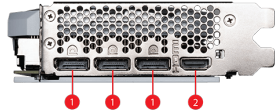

SPECIFICATIONS

Nazwa Modelu	GeForce RTX™ 4070 SUPER 12G VENTUS 2X WHITE OC
Graphics Processing Unit	NVIDIA® GeForce RTX™ 4070 SUPER
Pamięć	12GB GDDR6X
G-SYNC® technology	Y
Maks. liczba wyświetlaczy	4
Pobór mocy (W)	220 W
Wyjścia	DisplayPort x 3 (v1.4a) HDMI™ x 1 (Supports 4K@120Hz HDR, 8K@60Hz HDR, and Variable Refresh Rate as specified in HDMI™ 2.1a)
Zalecany zasilacz (W)	650 W
Maks. rozdzielczość cyfrowa	7680 x 4320
Złącza zasilania	16-pin x 1

CONNECTIONS

1. DisplayPort
2. HDMI™

FEATURES

Dual Fan

Two fans and a huge heatsink ensure a cool and quiet experience for you.

TORX FAN 4.0

A masterpiece of teamwork, fan blades work in pairs to create unprecedented levels of focused air pressure.

Copper Baseplate

A solid nickel-plated copper baseplate transfers heat from the GPU to all heat pipes for better cooling.

Core Pipe

Precision-machined heat pipes ensure max contact to the GPU and spread heat along the full length of the heatsink.