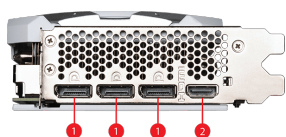

SPECIFICATIONS

Nazwa Modelu	GeForce RTX™ 4070 Ti SUPER 16G VENTUS 2X WHITE OC
Graphics Processing Unit	NVIDIA® GeForce RTX™ 4070 Ti SUPER
Pamięć	16GB GDDR6X
G-SYNC® technology	Y
Maks. liczba wyświetlaczy	4
Pobór mocy (W)	285 W
Wyjścia	DisplayPort x 3 (v1.4a) HDMI™ x 1 (Supports 4K@120Hz HDR, 8K@60Hz HDR, and Variable Refresh Rate as specified in HDMI™ 2.1a)
Zalecany zasilacz (W)	700 W
Maks. rozdzielczość cyfrowa	7680 x 4320
Złącza zasilania	16-pin x 1

CONNECTIONS

1. DisplayPort
2. HDMI™

FEATURES

Dual Fan

Two fans and a huge heatsink ensure a cool and quiet experience for you.

TORX FAN 4.0

A masterpiece of teamwork, fan blades work in pairs to create unprecedented levels of focused air pressure.

Copper Baseplate

A solid nickel-plated copper baseplate transfers heat from the GPU to all heat pipes for better cooling.

Core Pipe

Precision-machined heat pipes ensure max contact to the GPU and spread heat along the full length of the heatsink.