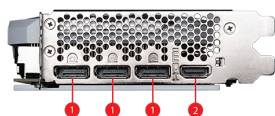

SPECIFICATIONS

Nazwa Modelu	GeForce RTX™ 4070 VENTUS 2X WHITE 12G OC
Pamięć	12GB GDDR6X
Silnik graficzny	NVIDIA® GeForce RTX™ 4070
Standard magistrali	PCI Express® Gen 4
Interfejs pamięci	192-bit
Taktowanie rdzenia GPU (MHz)	Extreme Performance: 2520 MHz (MSI Center) Boost: 2505 MHz
Prędkość pamięci	21 Gbps
Maks. liczba wyświetlaczy	4
Wyjścia	DisplayPort x 3 (v1.4a) HDMI™ x 1 (Supports 4K@120Hz HDR, 8K@60Hz HDR, and Variable Refresh Rate as specified in HDMI™ 2.1a)
Obsługa HDCP	Y
Pobór mocy (W)	200 W
Zalecany zasilacz (W)	650 W
Maks. rozdzielczość cyfrowa	7680 x 4320
Złącza zasilania	8-pin x 1
Obsługa DirectX (wersja)	12 Ultimate
Obsługa OpenGL (wersja)	4.6
Wymiary karty (mm)	242 x 125 x 43 mm
Waga	672 g / 971 g

CONNECTIONS

1. DisplayPort
2. HDMI™

FEATURES

Dual Fan

Two fans and a huge heatsink ensure a cool and quiet experience for you.

TORX FAN 4.0

A masterpiece of teamwork, fan blades work in pairs to create unprecedented levels of focused air pressure.

Copper Baseplate

A solid nickel-plated copper baseplate transfers heat from the GPU to all heat pipes for better cooling.

Core Pipe

Precision-machined heat pipes ensure max contact to the GPU and spread heat along the full length of the heatsink.

Reinforcing Backplate

The reinforcing backplate features a flow-through design that provides additional ventilation.

Zero Frozr

The fans completely stop when temperatures are relatively low, eliminating all noise.