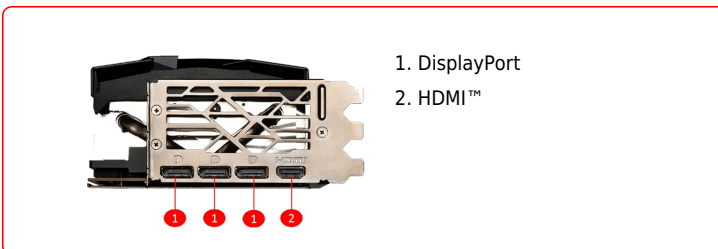

## CONNECTIONS

## FEATURES

- TRI FROZR 3S**  
 Push performance with the latest MSI cooling design and elevate sophistication with a prestigious appearance.
- TORX FAN 5.0**  
 Fan blades linked by ring arcs and a fan cowl work together to stabilize and maintain high-pressure airflow.
- Vapor Chamber**  
 The GPU and memory modules are covered with a Vapor Chamber which rapidly transfers heat to Core Pipes.
- Core Pipe**  
 Precision-machined heat pipes ensure max contact to the GPU and spread heat along the full length of the heatsink.
- Airflow Control**  
 Don't sweat it, Airflow Control guides the air to exactly where it needs to be for maximum cooling.
- Zero Frozr**  
 The fans completely stop when temperatures are relatively low, eliminating all noise.
- Metal Backplate**  
 Thermal pads under the sturdy metal backplate provide additional cooling while the flow-through ventilation reduces trapped heat.
- Wave Curved 3.0**  
 Additional efficiency is gained by adjusting the size of the wave edges under the fan motor and other spots where there is less airflow.