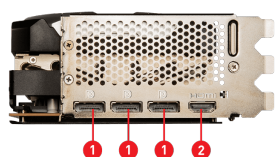

CONNECTIONS

1. DisplayPort
2. HDMI™