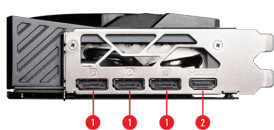

SPECIFICATIONS

Nazwa marketingowa	GeForce RTX™ 5080 16G GAMING TRIO
Nazwa modelu	G5080-16GT
Pamięć	16GB GDDR7
Silnik graficzny	NVIDIA® GeForce RTX™ 5080
Standard magistrali	PCI Express® Gen 5
Interfejs pamięci	256-bit
Taktowanie rdzenia GPU (MHz)	Extreme Performance: 2625 MHz (MSI Center) Boost: 2617 MHz (GAMING & SILENT Mode)
Prędkość pamięci	30 Gbps
Maks. liczba wyświetlaczy	4
Wyjścia	DisplayPort x 3 (v2.1b) HDMI™ x 1 (As specified in HDMI™ 2.1b: up to 4K 480Hz or 8K 120Hz with DSC, Gaming VRR, HDR)
Obsługa HDCP	Y
Pobór mocy (W)	360 W
Zalecany zasilacz (W)	850 W
Maks. rozdzielczość cyfrowa	7680 x 4320
Złącza zasilania	16-pin x 1 (ATX 3.1 PSU recommended)
Obsługa DirectX (wersja)	12 Ultimate
Obsługa OpenGL (wersja)	4.6
Wymiary karty (mm)	338 x 140 x 50 mm
Waga	1362 g / 1885 g

CONNECTIONS

1. DisplayPort
2. HDMI™

FEATURES

TRI FROZR 4

Upgraded fans, airflow control, and thermal design deliver superior cooling and quieter operation.

STORMFORCE FAN

Seven fan blades, claw texturing, and a circular arc are designed for optimal airflow with minimal noise.

Nickel-plated Copper Baseplate

Heat from the GPU and memory is swiftly captured by a nickel-plated copper baseplate and transferred.

Core Pipes

Core Pipes feature a square design to maximize contact with the GPU baseplate for optimal thermal management.

Metal Backplate

A reinforcing metal backplate with airflow vents and thermal pads enhances cooling.

Wave Curved 4.0

Precision-engineered wave edges with a high-low fin design enhance airflow and reduce turbulence.