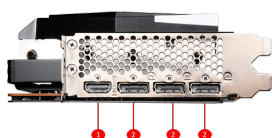

SPECIFICATIONS

Nazwa Modelu	Radeon™ RX 7900 XT GAMING TRIO CLASSIC 20G
Stream Processors	5376 Units
Pamięć	20GB GDDR6
Silnik graficzny	AMD Radeon™ RX 7900 XT
Standard magistrali	PCI Express® Gen 4
Interfejs pamięci	320-bit
Taktowanie rdzenia GPU (MHz)	Boost: Up to 2400 MHz Game: Up to 2000 MHz
Prędkość pamięci	20 Gbps
Maks. liczba wyświetlaczy	4
FreeSync™ Technology	Y
Pobór mocy (W)	315 W
Obsługa HDCP	Y
Wyjścia	DisplayPort x 3 (up to v2.1) HDMI™ x 1 (Supports 4K@120Hz/8K@60Hz and VRR as specified in HDMI™ 2.1)
Maks. rozdzielczość cyfrowa	7680x4320
Zalecany zasilacz (W)	750 W
Złącza zasilania	8-pin x 3
Obsługa DirectX (wersja)	12 Ultimate
Obsługa OpenGL (wersja)	4.6
Wymiary karty (mm)	325 x 141 x 56 mm
Waga	1618 g / 2348 g

CONNECTIONS

1. HDMI™
2. DisplayPort

FEATURES

TRI FROZR 2

TRI FROZR 2 offers the perfect balance between cool temperatures and quiet fans during endless gaming sessions.

TORX FAN 4.0

A masterpiece of teamwork, fan blades work in pairs to create unprecedented levels of focused air pressure.

Airflow Control

Don't sweat it, Airflow Control guides the air to exactly where it needs to be for maximum cooling.

Core Pipe

Precision-machined heat pipes ensure max contact to the GPU and spread heat along the full length of the heatsink.