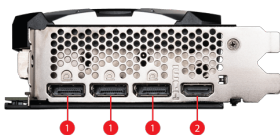

## SPECIFICATIONS

<b>Interface</b>	PCI Express® Gen 4
<b>Model Name</b>	GeForce RTX™ 4070 Ti SUPER 16G VENTUS 3X OC
<b>Graphics Processing Unit</b>	NVIDIA® GeForce RTX™ 4070 Ti SUPER
<b>Cores</b>	8448 Units
<b>Core Clocks</b>	Extreme Performance: 2655 MHz (MSI Center) Boost: 2640 MHz
<b>Memory Clock Speed</b>	21 Gbps
<b>Memory</b>	16GB GDDR6X
<b>Memory Bus</b>	256-bit
<b>Output</b>	DisplayPort x 3 (v1.4a) HDMI™ x 1 (Supports 4K@120Hz HDR, 8K@60Hz HDR, and Variable Refresh Rate as specified in HDMI™ 2.1a)
<b>HDCP Support</b>	Y
<b>Power consumption</b>	285 W
<b>Power connectors</b>	16-pin x 1
<b>Recommended PSU</b>	700 W
<b>Card Dimension(mm)</b>	308 x 120 x 52 mm
<b>Weight (Card / Package)</b>	1107g / 1661g
<b>DirectX Version Support</b>	12 Ultimate
<b>OpenGL Version Support</b>	4.6
<b>Maximum Displays</b>	4
<b>G-SYNC™ technology</b>	Y
<b>Digital Maximum Resolution</b>	7680 x 4320

## CONNECTIONS

1. DisplayPort
2. HDMI™

### Core Pipe

Precision-machined heat pipes ensure max contact to the GPU and spread heat along the full length of the heatsink.