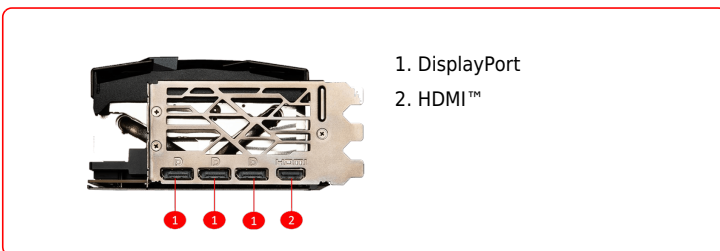

SPECIFICATIONS

Model Name	GeForce RTX™ 4080 16GB SUPRIM X
Graphics Processing Unit	NVIDIA® GeForce RTX™ 4080 16GB
CUDA® CORES	9728 Units
Interface	PCI Express® Gen 4
Boost / Base Core Clock	TBD
Memory Clock Speed	22.4 Gbps
Memory	16GB GDDR6X
Memory Bus	256-bit
Output	DisplayPort x 3 (v1.4a) HDMI™ x 1 (Supports 4K@120Hz HDR, 8K@60Hz HDR, and Variable Refresh Rate as specified in HDMI™ 2.1a)
HDCP Support	Y
Power connectors	16-pin x 1
Power consumption	TBD
Recommended PSU	850 W (Min.750 W)
Card Dimension(mm)	336 x 142 x 78 mm
Weight (Card / Package)	2364g / 3565g
DirectX Version Support	12 Ultimate
OpenGL Version Support	4.6
Maximum Displays	4
G-SYNC™ technology	Y
Digital Maximum Resolution	7680 x 4320

CONNECTIONS

1. DisplayPort
2. HDMI™

FEATURES

TRI FROZR 3S

Push performance with the latest MSI cooling design and elevate sophistication with a prestigious appearance.

TORX FAN 5.0

Fan blades linked by ring arcs and a fan cowl work together to stabilize and maintain high-pressure airflow.

Vapor Chamber

The GPU and memory modules are covered with a Vapor Chamber which rapidly transfers heat to Core Pipes.

Core Pipe

Precision-machined heat pipes ensure max contact and spread heat along the full length of the heatsink.

Metal Backplate

Thermal pads under the sturdy metal backplate provide additional cooling while the flow-through ventilation reduces trapped heat.

Wave Curved 3.0

Additional efficiency is gained by adjusting the size of the wave edges under the fan motor and other spots where there is less airflow.