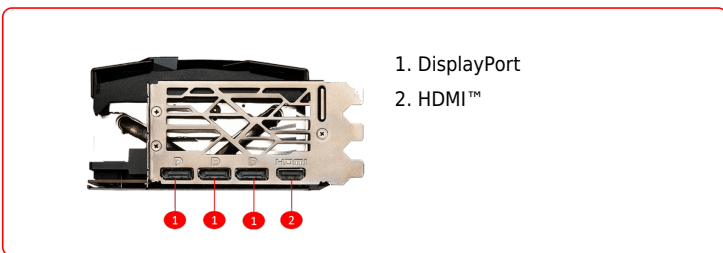

SPECIFICATIONS

Model Name	GeForce RTX™ 4080 16GB SUPRIM
Graphics Processing Unit	NVIDIA® GeForce RTX™ 4080 16GB
CUDA® CORES	9728 Units
Interface	PCI Express® Gen 4
Boost / Base Core Clock	TBD
Memory Clock Speed	22.4 Gbps
Memory	16GB GDDR6X
Memory Bus	256-bit
Output	DisplayPort x 3 (v1.4a) HDMI™ x 1 (Supports 4K@120Hz HDR, 8K@60Hz HDR, and Variable Refresh Rate as specified in HDMI™ 2.1a)
HDCP Support	Y
Power connectors	16-pin x 1
Power consumption	TBD
Recommended PSU	850 W (Min.750 W)
Card Dimension(mm)	336 x 142 x 78 mm
Weight (Card / Package)	2364g / 3565g
DirectX Version Support	12 Ultimate
OpenGL Version Support	4.6
Maximum Displays	4
G-SYNC™ technology	Y
Digital Maximum Resolution	7680 x 4320

CONNECTIONS

1. DisplayPort
2. HDMI™

FEATURES

TRI FROZR 3S

Push performance with the latest MSI cooling design and elevate sophistication with a prestigious appearance.

TORX FAN 5.0

Fan blades linked by ring arcs and a fan cowl work together to stabilize and maintain high-pressure airflow.

Vapor Chamber

The GPU and memory modules are covered with a Vapor Chamber which rapidly transfers heat to Core Pipes.

Core Pipe

Precision-machined heat pipes ensure max contact and spread heat along the full length of the heatsink.

Metal Backplate

Thermal pads under the sturdy metal backplate provide additional cooling while the flow-through ventilation reduces trapped heat.

Wave Curved 3.0

Additional efficiency is gained by adjusting the size of the wave edges under the fan motor and other spots where there is less airflow.