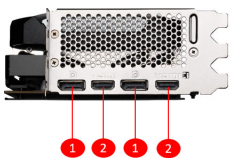

SPECIFICATIONS

Model Name	GeForce RTX™ 4080 SUPER 16G VENTUS 3X OC
Graphics Processing Unit	NVIDIA® GeForce RTX™ 4080 SUPER
Interface	PCI Express® Gen 4
Boost / Base Core Clock	Extreme Performance: 2595 MHz (MSI Center) Boost: 2580 MHz
Memory Clock Speed	23 Gbps
Memory	16GB GDDR6X
Memory Bus	256-bit
Output	DisplayPort x 2 (v1.4a) HDMI™ x 2 (Supports 4K@120Hz HDR, 8K@60Hz HDR, and Variable Refresh Rate as specified in HDMI™ 2.1a)
HDCP Support	Y
Power connectors	16-pin x1
Power consumption	320 W
Recommended PSU	750 W
Card Dimension(mm)	322 x 136 x 62 mm
Weight (Card / Package)	1543 g / 2147 g
DirectX Version Support	12 Ultimate
OpenGL Version Support	4.6
Maximum Displays	4
G-SYNC™ technology	Y
Digital Maximum Resolution	7680 x 4320

CONNECTIONS

1. DisplayPort
2. HDMI™

FEATURES

- Triple Fan**
 Three fans and a huge heatsink ensure a cool and quiet experience for you.
- TORX FAN 4.0**
 A masterpiece of teamwork, fan blades work in pairs to create unprecedented levels of focused air pressure.
- Copper Baseplate**
 A solid nickel-plated copper baseplate transfers heat from the GPU to all heat pipes for better cooling.
- Core Pipe**
 Precision-machined heat pipes ensure max contact to the GPU and spread heat along the full length of the heatsink.
- Airflow Control**
 Don't sweat it, Airflow Control guides the air to exactly where it needs to be for maximum cooling.
- Metal Backplate**
 A sturdy backplate helps to strengthen the graphics card while a flow-through design reduces trapped heat.
- MSI Center**
 The exclusive MSI Center software lets you monitor, tweak and optimize MSI products in real-time.
- Afterburner**
 Take full control with the most recognized and widely used graphics card overlocking software in the world.