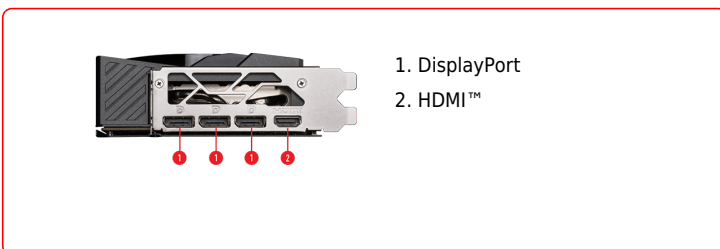

SPECIFICATIONS

Marketing Name	GeForce RTX™ 5070 Ti 16G GAMING TRIO PLUS
Model Name	G507T-16GTP
Graphics Processing Unit	NVIDIA® GeForce RTX™ 5070 Ti
Interface	PCI Express® Gen 5
Boost / Base Core Clock	Extreme Performance: 2467 MHz (MSI Center) Boost: 2452 MHz (GAMING & SILENT Mode)
Memory Clock Speed	28 Gbps
Memory	16GB GDDR7
Memory Bus	256-bit
Output	DisplayPort x 3 (v2.1b) HDMI™ x 1 (As specified in HDMI™ 2.1b: up to 4K 480Hz or 8K 120Hz with DSC, Gaming VRR, HDR)
HDCP Support	Y
Power connectors	16-pin x 1 (ATX 3.1 PSU recommended)
Power consumption	300 W
Recommended PSU	750 W
Card Dimension(mm)	338 x 140 x 50 mm
Weight (Card / Package)	1310 g / 1833 g
DirectX Version Support	12 Ultimate
OpenGL Version Support	4.6
Maximum Displays	4
G-SYNC™ technology	Y
Digital Maximum Resolution	7680 x 4320

CONNECTIONS

FEATURES

TRI FROZR 4

Upgraded fans, airflow control, and thermal design deliver superior cooling and quieter operation.

STORMFORCE FAN

Seven fan blades, claw texturing, and a circular arc are designed for optimal airflow with minimal noise.

Nickel-plated Copper Baseplate

Heat from the GPU and memory is swiftly captured by a nickel-plated copper baseplate and transferred.

Core Pipes

Core Pipes feature a square design to maximize contact with the GPU baseplate for optimal thermal management.

Metal Backplate

A reinforcing metal backplate with airflow vents and thermal pads enhances cooling.

Wave Curved 4.0

Precision-engineered wave edges with a high-low fin design enhance airflow and reduce turbulence.