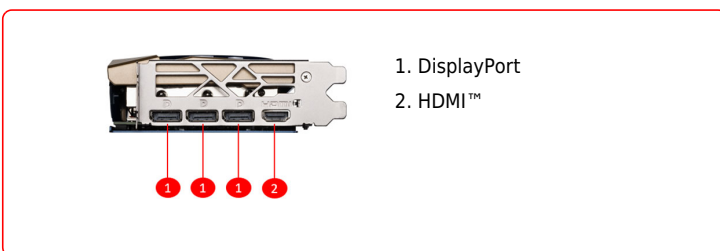

## SPECIFICATIONS

<b>Model Name</b>	GeForce RTX™ 4070 SUPER 12G GAMING SLIM World of Warcraft® EDITION
<b>Graphics Processing Unit</b>	NVIDIA® GeForce RTX™ 4070 SUPER
<b>Interface</b>	PCI Express® Gen 4
<b>Cores</b>	7168 Units
<b>Core Clocks</b>	Extreme Performance: 2490 MHz (MSI Center) Boost: 2475 MHz
<b>Memory Clock Speed</b>	21 Gbps
<b>Memory</b>	12GB GDDR6X
<b>Memory Bus</b>	192-bit
<b>Output</b>	DisplayPort x 3 (v1.4a) HDMI™ x 1 (Supports 4K@120Hz HDR and 8K@60Hz HDR and Variable Refresh Rate (VRR) as specified in HDMI™ 2.1a)
<b>HDCP Support</b>	Y
<b>Power consumption</b>	220 W
<b>Power connectors</b>	16-pin x 1
<b>Recommended PSU</b>	650 W
<b>Card Dimension(mm)</b>	307 x 125 x 46 mm
<b>Weight (Card / Package)</b>	972 g / 3915 g
<b>DirectX Version Support</b>	12 Ultimate
<b>OpenGL Version Support</b>	4.6
<b>Maximum Displays</b>	4
<b>G-SYNC™ technology</b>	Y
<b>Digital Maximum Resolution</b>	7680 x 4320

## CONNECTIONS