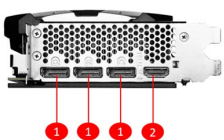

SPECIFICATIONS

| | |
|-----------------------------------|---|
| Model Name | GeForce RTX™ 4070 Ti SUPER 16G VENTUS 2X OC |
| Graphics Processing Unit | NVIDIA® GeForce RTX™ 4070 Ti SUPER |
| Interface | PCI Express® Gen 4 |
| Cores | 8448 Units |
| Core Clocks | Extreme Performance: 2655 MHz (MSI Center) Boost: 2640 MHz |
| Memory Clock Speed | 21 Gbps |
| Memory | 16GB GDDR6X |
| Memory Bus | 256-bit |
| Output | DisplayPort x 3 (v1.4a) HDMI™ x 1 (Supports 4K@120Hz HDR, 8K@60Hz HDR, and Variable Refresh Rate as specified in HDMI™ 2.1a) |
| HDCP Support | Y |
| Power consumption | 285 W |
| Power connectors | 16-pin x 1 |
| Recommended PSU | 700 W |
| Card Dimension(mm) | 242 x 125 x 51 mm |
| Weight (Card / Package) | 882 g / 1214 g |
| DirectX Version Support | 12 Ultimate |
| OpenGL Version Support | 4.6 |
| Maximum Displays | 4 |
| G-SYNC™ technology | Y |
| Digital Maximum Resolution | 7680 x 4320 |
| Mic-in/Headphone-out | 1/1 |

CONNECTIONS

1. DisplayPort
2. HDMI™

FEATURES

- Dual Fan**
Two fans and a huge heatsink ensure a cool and quiet experience for you.
- TORX FAN 4.0**
A masterpiece of teamwork, fan blades work in pairs to create unprecedented levels of focused air pressure.
- Copper Baseplate**
A solid nickel-plated copper baseplate transfers heat from the GPU to all heat pipes for better cooling.
- Core Pipe**
Precision-machined heat pipes ensure max contact to the GPU and spread heat along the full length of the heatsink.
- Reinforcing Backplate**
The reinforcing backplate features a flow-through design that provides additional ventilation.
- Zero Frozr**
The fans completely stop when temperatures are relatively low, eliminating all noise.
- Afterburner**
Take full control with the most recognized and widely used graphics card overclocking software in the world.
- MSI Center**
The exclusive MSI Center software lets you monitor, tweak and optimize MSI products in real-time.