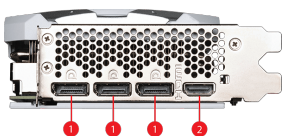

SPECIFICATIONS

Model Name	GeForce RTX™ 4070 Ti SUPER 16G VENTUS 2X WHITE
Graphics Processing Unit	NVIDIA® GeForce RTX™ 4070 Ti SUPER
Interface	PCI Express® Gen 4
Cores	8448 Units
Core Clocks	Extreme Performance: 2625 MHz (MSI Center) Boost: 2610 MHz
Memory Clock Speed	21 Gbps
Memory	16GB GDDR6X
Memory Bus	256-bit
Output	DisplayPort x 3 (v1.4a) HDMI™ x 1 (Supports 4K@120Hz HDR, 8K@60Hz HDR, and Variable Refresh Rate as specified in HDMI™ 2.1a)
HDCP Support	Y
Power consumption	285 W
Power connectors	16-pin x 1
Recommended PSU	700 W
Card Dimension(mm)	242 x 125 x 51 mm
Weight (Card / Package)	882 g / 1214 g
DirectX Version Support	12 Ultimate
OpenGL Version Support	4.6
Maximum Displays	4
G-SYNC™ technology	Y
Digital Maximum Resolution	7680 x 4320
Mic-in/Headphone-out	1/1

CONNECTIONS

1. DisplayPort
2. HDMI™

FEATURES

- Dual Fan**
Two fans and a huge heatsink ensure a cool and quiet experience for you.
- TORX FAN 4.0**
A masterpiece of teamwork, fan blades work in pairs to create unprecedented levels of focused air pressure.
- Copper Baseplate**
A solid nickel-plated copper baseplate transfers heat from the GPU to all heat pipes for better cooling.
- Core Pipe**
Precision-machined heat pipes ensure max contact to the GPU and spread heat along the full length of the heatsink.
- Reinforcing Backplate**
The reinforcing backplate features a flow-through design that provides additional ventilation.
- Zero Frozr**
The fans completely stop when temperatures are relatively low, eliminating all noise.
- MSI Center**
The exclusive MSI Center software lets you monitor, tweak and optimize MSI products in real-time.
- Afterburner**
Take full control with the most recognized and widely used graphics card overlocking software in the world.