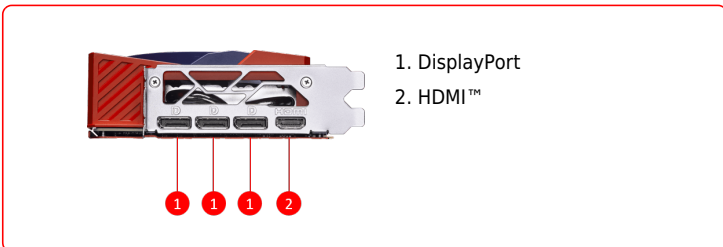

SPECIFICATIONS

Marketing Name	GeForce RTX™ 5070 Ti 16G MLG EDITION OC
Model Name	G507T-16MEC
Graphics Processing Unit	NVIDIA® GeForce RTX™ 5070 Ti
Interface	PCI Express® Gen 5
Cores	8960 Units
Core Clocks	Extreme performance: 2580 MHz (MSI Center) Boost: 2572 MHz (GAMING & SILENT Mode)
Memory Clock Speed	28 Gbps
Memory	16GB GDDR7
Memory Bus	256-bit
Output	DisplayPort x 3 (v2.1b) HDMI™ x 1 (As specified in HDMI™ 2.1b: up to 4K 480Hz or 8K 120Hz with DSC, Gaming VRR, HDR)
HDCP Support	Y
Power consumption	300 W
Power connectors	16-pin x 1 (ATX 3.1 PSU recommended)
Recommended PSU	750 W
Card Dimension(mm)	338 x 140 x 50 mm
Weight (Card / Package)	1282 g / 2100 g
DirectX Version Support	12 Ultimate
OpenGL Version Support	4.6
Maximum Displays	4
G-SYNC™ technology	Y
Digital Maximum Resolution	7680 x 4320
Mic-in/Headphone-out	1/1

CONNECTIONS

FEATURES

TRI FROZR 4

Upgraded fans, airflow control, and thermal design deliver superior cooling and quieter operation.

STORMFORCE FAN

Seven fan blades, claw texturing, and a circular arc are designed for optimal airflow with minimal noise.

Nickel-plated Copper Baseplate

Heat from the GPU and memory is swiftly captured by a nickel-plated copper baseplate and transferred.

Core Pipes

Core Pipes feature a square design to maximize contact with the GPU baseplate for optimal thermal management.

Etched Metal Backplate

A sturdy etched metal backplate strengthens the graphics card while the airflow vent design reduces excess heat.

Wave Curved 4.0

Precision-engineered wave edges with a high-low fin design enhance airflow and reduce turbulence.