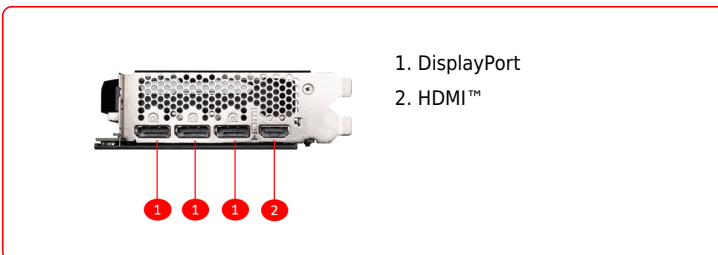

## SPECIFICATIONS

<b>Memory</b>	12GB GDDR6X
<b>Graphics Engine</b>	NVIDIA® GeForce RTX™ 4070 SUPER
<b>Bus Standard</b>	PCI Express® Gen 4
<b>Memory Interface</b>	192-bit
<b>Core Clock Speed(MHz)</b>	Extreme Performance: 2520 MHz (MSI Center) Boost: 2505 MHz
<b>Memory Clock Speed(MHz)</b>	21 Gbps
<b>Maximum Displays</b>	4
<b>G-SYNC™ technology</b>	Y
<b>Power consumption (W)</b>	220 W
<b>Output</b>	DisplayPort x 3 (v1.4a) HDMI™ x 1 (Supports 4K@120Hz HDR, 8K@60Hz HDR, and Variable Refresh Rate as specified in HDMI™ 2.1a)
<b>HDCP Support</b>	Y
<b>Digital Maximum Resolution</b>	7680 x 4320
<b>Recommended Power Supply (W)</b>	650 W
<b>Power Connectors</b>	16-pin x 1
<b>DirectX Version Support</b>	12 Ultimate
<b>OpenGL Version Support</b>	4.6
<b>Card Dimension(mm)</b>	308 x 120 x 43 mm
<b>Weight</b>	821 g / 1169 g

## CONNECTIONS

## FEATURES

- Triple Fan**  
 Three fans and a huge heatsink ensure a cool and quiet experience for you.
- TORX FAN 4.0**  
 A masterpiece of teamwork, fan blades work in pairs to create unprecedented levels of focused air pressure.
- Copper Baseplate**  
 A solid nickel-plated copper baseplate transfers heat from the GPU to all heat pipes for better cooling.
- Core Pipe**  
 Precision-machined heat pipes ensure max contact to the GPU and spread heat along the full length of the heatsink.
- Reinforcing Backplate**  
 The reinforcing backplate features a flow-through design that provides additional ventilation.
- Airflow Control**  
 Don't sweat it, Airflow Control guides the air to exactly where it needs to be for maximum cooling.
- MSI Center**  
 The exclusive MSI Center software lets you monitor, tweak and optimize MSI products in real-time.
- Afterburner**  
 Take full control with the most recognized and widely used graphics card overlocking software in the world.