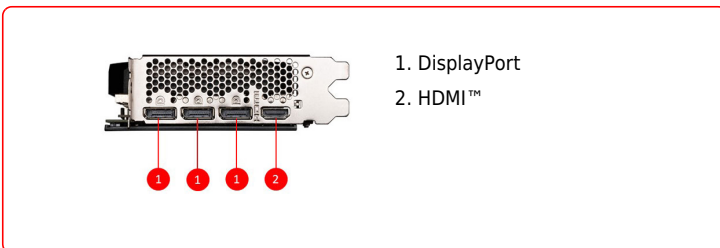

## SPECIFICATIONS

<b>Memory</b>	16GB GDDR6X
<b>Graphics Engine</b>	NVIDIA® GeForce RTX™ 4070 Ti SUPER
<b>Bus Standard</b>	PCI Express® Gen 4
<b>Memory Interface</b>	256-bit
<b>Core Clock Speed(MHz)</b>	Extreme Performance: 2655 MHz (MSI Center) Boost: 2640 MHz
<b>Memory Clock Speed(MHz)</b>	21 Gbps
<b>Maximum Displays</b>	4
<b>G-SYNC™ technology</b>	Y
<b>HDCP Support</b>	Y
<b>Power consumption (W)</b>	285 W
<b>Output</b>	DisplayPort x 3 (v1.4a) HDMI™ x 1 (Supports 4K@120Hz HDR, 8K@60Hz HDR, and Variable Refresh Rate as specified in HDMI™ 2.1a)
<b>Digital Maximum Resolution</b>	7680 x 4320
<b>Recommended Power Supply (W)</b>	700 W
<b>Power Connectors</b>	16-pin x 1
<b>DirectX Version Support</b>	12 Ultimate
<b>OpenGL Version Support</b>	4.6
<b>Card Dimension(mm)</b>	308 x 120 x 43 mm
<b>Weight</b>	838g / 1294g

## CONNECTIONS