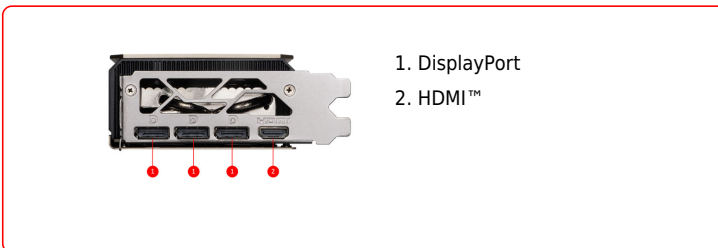

CONNECTIONS

FEATURES

Triple Fan

Three fans and a huge heatsink ensure a cool and quiet experience for you.

STORMFORCE FAN

Seven fan blades, claw texturing, and a circular arc are designed for optimal airflow with minimal noise.

Nickel-plated Copper Baseplate

Heat from the GPU and memory is swiftly captured by a nickel-plated copper baseplate and transferred.

Core Pipes

Core Pipes feature a square design to maximize contact with the GPU baseplate for optimal thermal management.

Metal Backplate

A sturdy metal backplate strengthens the graphics card while the airflow vent design reduces excess heat.

Zero Frozr

Zero Frozr is the calm before the storm, keeping fans still and maintaining silence until cooling is needed.

Air Antegrade Fin

Fins with a V-shaped cutout are located at the airflow passthrough to improve flow efficiency.

Wave Curved 3.0

Additional efficiency is gained by adjusting the size of the wave edges under the fan motor and other spots where there is less airflow.

MSI Center

The exclusive MSI Center software lets you monitor, tweak and optimize MSI products in real-time.

Afterburner

Take full control with the most recognized and widely used graphics card overlocking software in the world.