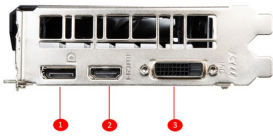

CONNECTIONS

1. DisplayPort
2. HDMI™
3. DVI-D

FEATURES

MSI Afterburner

The ultimate overclocking software with advanced control options and real-time hardware monitor.

NVIDIA G-SYNC™

Gives you more of what you want in a gaming experience. Incredibly smooth, tear-free gameplay at refresh rates up to 240 Hz.