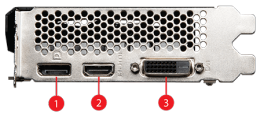

SPECIFICATIONS

Memory	4GB GDDR6
Power connectors	6-pin x 1
Grafik Motoru	NVIDIA® GeForce® GTX 1650
Veriyolu Standardı	PCI Express x16 3.0
Bellek Arayüzü	128-bit
Çekirdek Hızı(MHz)	Boost: 1590 MHz
Bellek Hızı(MHz)	12 Gbps
Maximum Displays	3
HDCP Desteği	Y
Power consumption (W)	90 W
Output	DisplayPort x 1 (v1.4a) HDMI™ x 1 (Supports 4K@60Hz as specified in HDMI™ 2.0b) DL-DVI-D x 1
Recommended Power Supply (W)	300 W
Digital Maximum Resolution	7680 x 4320
DirectX Desteği	12 API
Boyutlar (mm)	167 x 113 x 43 mm

CONNECTIONS

1. DisplayPort
2. HDMI™
3. DL-DVI-D

FEATURES

SMALL FORM FACTOR

MSI AERO ITX cards offer the power of a full size graphics card in an incredibly small package.

PERFECT IN ANY CASE

Thanks to a small form factor, MSI AERO ITX cards will fit into virtually any case.